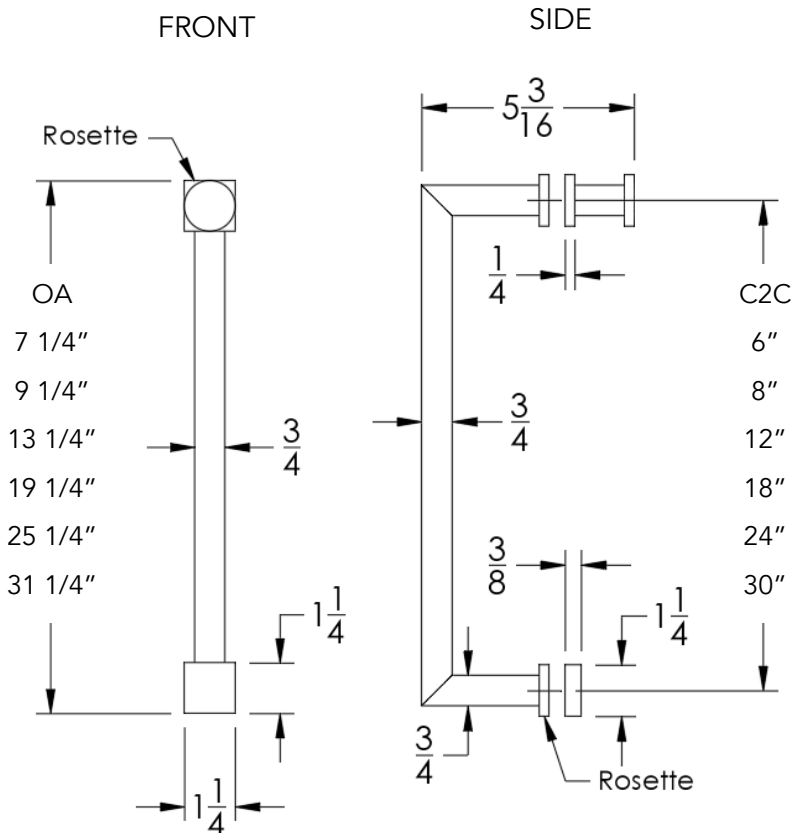

neelnox

LET
THERE
BE **DESIGN.**

FEATURES

- Premium 304 Grade Stainless Steel
- Solid Mount Construction
- Concealed Installation Hardware
- Solid End Cap provided for side opposite to the door for a seamless look

Single Door Handle with Knob

COLLECTION NAVIGATOR

SINGLE DOOR HANDLE WITH KNOB

Model	Product	Finishes Available
NAV-SDKN-XX-GR	Single Door Handle With Knob	Multiple finishes available. Over 23 finishes to choose from.

OA	C2C	MODEL
7 1/4"	6"	NAV-SDKN6-GR
9 1/4"	8"	NAV-SDKN8-GR
13 1/4"	12"	NAV-SDKN12-GR
19 1/4"	18"	NAV-SDKN18-GR
25 1/4"	24"	NAV-SDKN24-GR
31 1/4"	30"	NAV-SDKN30-GR

Installation Notes: Center to center hole drilling dimension are same as mentioned in column. Diameter of glass hole for installation is 1/2".

Standard hardware supplied can accommodate glass thicknesses 1/4" to 1/2". Please contact us for custom hardware in case glass thickness exceeds 1/2".

Dimensions in inches

NOTE: Dimensions subject to change without notice.